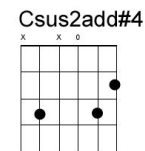

Don't Let Me Be Lonely Tonight by James Taylor

(1972)

Em9 *A7/6sus4* *Dma9* *B7-9*
 Do me wrong - do me right
Em9 *A7/6sus4* *F#m7* *B7*
 Tell me lies but hold me tight
Gmaj7 *F#m7* *Bm7* *E7*
 Save your goodbyes for the morning light
Em9 *A7/6sus4* *Dmaj9* *B7-9*
 But don't let me be lonely tonight

Em9 *A7/6sus4* *Dma9* *B7-9*
 Say goodbye and say hello
Em9 *A7/6sus4* *F#m7* *B7*
 Sure 'nuf good to see you but it's time to go
Gmaj7 *F#m7* *Bm7* *E7*
 Don't say yes but please don't say no
Em9 *A7/6sus4* *Dmaj9* *D*
 I don't want to be lonely tonight

Em9 *A7/6sus4* *Dmaj9* *B7-9*
 Do me wrong do me right, right now baby
Em9 *A7/6sus4* *F#m7* *B7*
 Go on and tell me lies but hold me tight
Gma7 *F#m7* *Bm7* *E7*
 Save your goodbyes for the morning light
Em9 *A7/6sus4* *Csus2add#4* *Csus2add#4*
 But don't let me be lonely tonight

G *D* *Bm* *E7*
 I don't want to be lonely tonight, oh no...
Em9 *A7/6sus4* *Dmaj9* *Csus2add#4*
 I don't want to be lonely tonight.