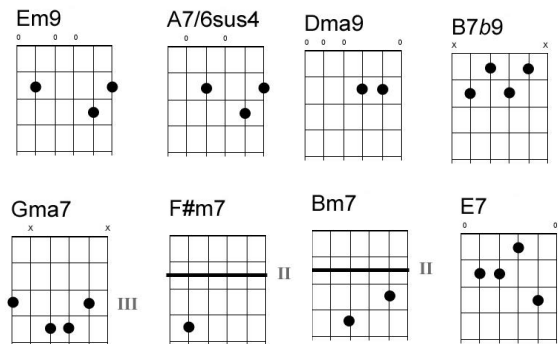

Don't Let Me Be Lonely Tonight by James Taylor

(1972)

Em9 *A7/6sus4* *Dma9* *B7-9*
 Do me wrong - do me right
Em9 *A7/6sus4* *F#m7* *B7*
 Tell me lies but hold me tight
Gmaj7 *F#m7* *Bm7* *E7*
 Save your goodbyes for the morning light
Em9 *A7/6sus4* *Dmaj9* *B7-9*
 But don't let me be lonely tonight

Em9 *A7/6sus4* *Dma9* *B7-9*
 Say goodbye and say hello
Em9 *A7/6sus4* *F#m7* *B7*
 Sure 'nuf good to see you but it's time to go
Gmaj7 *F#m7* *Bm7* *E7*
 Don't say yes but please don't say no
Em9 *A7/6sus4* *Dmaj9* *D*
 I don't want to be lonely tonight

Bm *Bm(ma7)* *Bm7* *E7*
 Go away then damn ya, go on and do as you please
Em9 *A(3/4)* *C(1/4)* *G* *D(1/2)*
 Yeah, you ain't gonna see me getting down on my knees
Bm *Bm(ma7)* *Bm7* *E7*
 I'm undecided and your heart's been divided
Em9 *A* *C* *G* *G* *G*
 You've been turning my world upside down

Em9 *A7/6sus4* *Dmaj9* *B7-9*
 Do me wrong do me right, right now baby
Em9 *A7/6sus4* *F#m7* *B7*
 Go on and tell me lies but hold me tight
Gma7 *F#m7* *Bm7* *E7*
 Save your goodbyes for the morning light
Em9 *A7/6sus4* *Csus2add#4* *Csus2add#4*
 But don't let me be lonely tonight