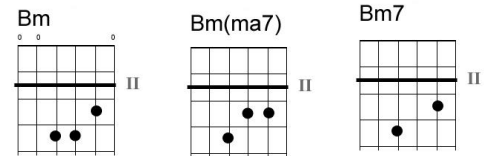

Don't Let Me Be Lonely Tonight by James Taylor

(1972)

Em9 *A7/6sus4* *Dma9* *B7-9*
 Do me wrong - do me right
Em9 *A7/6sus4* *F#m7* *B7*
 Tell me lies but hold me tight
Gmaj7 *F#m7* *Bm7* *E7*
 Save your goodbyes for the morning light
Em9 *A7/6sus4* *Dmaj9* *B7-9*
 But don't let me be lonely tonight

Bm *Bm(ma7)* *Bm7* *E7*
 Go away then damn ya, go on and do as you please
Em9 *A(3/4)* *C(1/4)* *G* *D(1/2)*
 Yeah, you ain't gonna see me getting down on my knees
Bm *Bm(ma7)* *Bm7* *E7*
 I'm undecided and your heart's been divided
Em9 *A* *C* *G* *G* *G*
 You've been turning my world upside down

Em9 *A7/6sus4* *Dmaj9* *B7-9*
 Do me wrong do me right, right now baby
Em9 *A7/6sus4* *F#m7* *B7*
 Go on and tell me lies but hold me tight
Gma7 *F#m7* *Bm7* *E7*
 Save your goodbyes for the morning light
Em9 *A7/6sus4* *Csus2add#4* *Csus2add#4*
 But don't let me be lonely tonight

G *D* *Bm* *E7*
 I don't want to be lonely tonight, oh no...
Em9 *A7/6sus4* *Dmaj9* *Csus2add#4*
 I don't want to be lonely tonight.